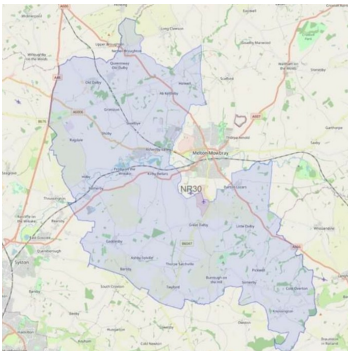

## Welcome to the rural south beat

Hello from the rural south beat. PC Ben Tranter (shown left) and PCSO Andrew French (shown right), patrol from Old Dalby in the north to Krossington in the south and as far east as Little Dalby and west as far as Ragdale.